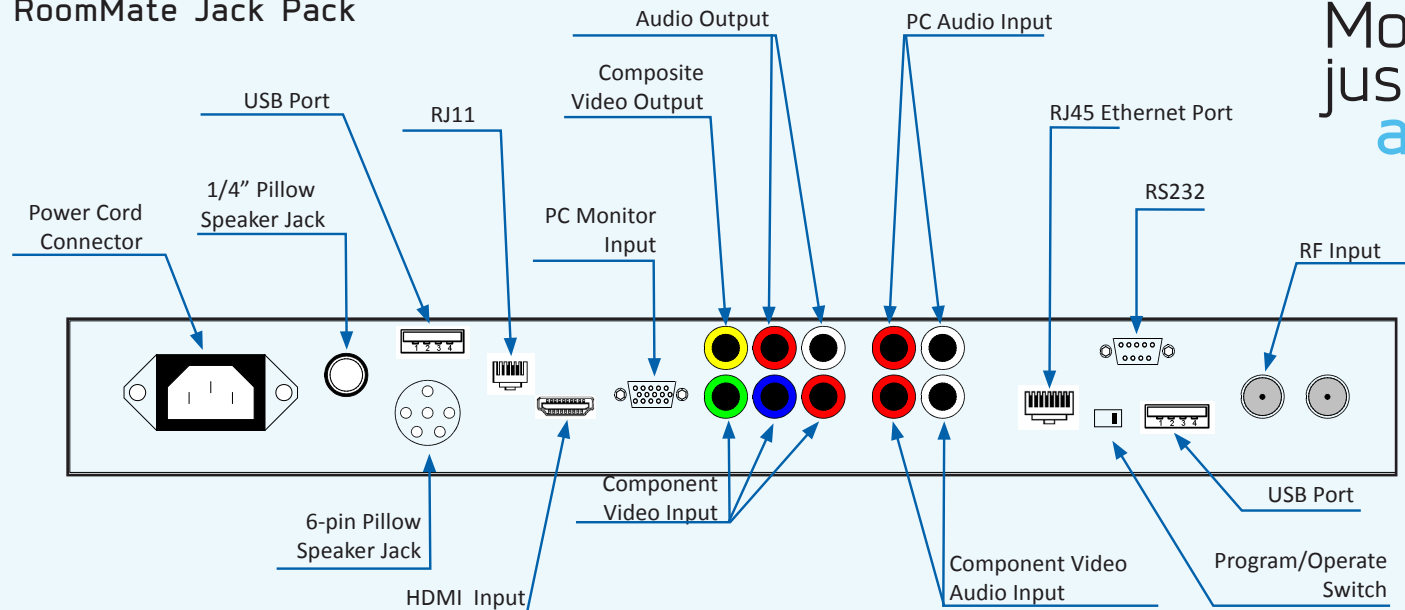

RoomMate Jack Pack

More than
just a television,
a complete solution