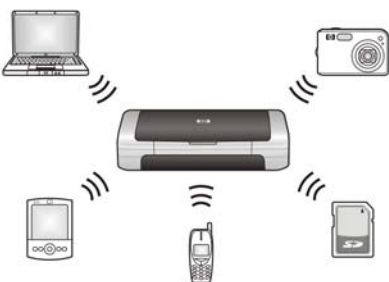

A host of connection choices

Product

HP Officejet H470 Mobile Printer	CB026A
HP Officejet H470b Mobile Printer	CB027A
HP Officejet H470wb Mobile Printer	CB028A

Print cartridges with HP Vivera Inks¹¹

HP 98 Black Inkjet Print Cartridge (~440 pages)	C9364W
HP 94 Black Inkjet Print Cartridge (~500 pages)	C8765W
HP 95 Tri-color Inkjet Print Cartridge (~330 pages)	C8766W
HP 97 Tri-color Inkjet Print Cartridge (~580 pages)	C9363W
HP 99 Photo Inkjet Print Cartridge (~130 4 by 6 in photos)	C9369W
HP 100 Gray Inkjet Print Cartridge (~80 4 by 6 in photos)	C9368A

Power accessories

HP Lithium-ion Battery	C8263A
HP Battery Charger	CB011A
HP Battery and Charger Kit	CB012A
HP 12 V Auto Power Adapter	C8257A
HP Ultra-slim AC Power Adapter	C9279A

Mobility accessories

HP Travel Holder for Black/Photo Print Cartridge	CB006A
HP Mobile Printer and Notebook Case	Q6282A
HP Mobile Printer Sleeve	Q6281A

Connectivity

HP bt500 Bluetooth Wireless Printer Adapter	Q6273A
HP 802.11b/g Wireless Printer Adapter	Q6274A

Service and support

2-year Next Business Day Exchange	UG103E
3-year Next Business Day Exchange	UG073E
4-year Next Business Day Exchange	UH607E
HP 2-year next business day exchange with accidental damage protection	UG577E
HP 3-year next business day exchange with accidental damage protection	UG055E

Optimize your mobile productivity with versatile accessories from HP.

HP bt500 Bluetooth Wireless Printer Adapter

Q6273A—Print wirelessly from Bluetooth-enabled devices, such as your PDA or mobile phone

HP 802.11b/g Wireless Printer Adapter

Q6274A—Print wirelessly from your computer or a wireless (802.11) network

HP Lithium-ion Battery

C8263A—Take printing productivity with you

HP Battery Charger

CB011A—Charge your HP lithium-ion battery without the use of your mobile printer

HP Battery and Charger Kit

CB012A—Be prepared: this kit means that your printer is ready to go when you are

HP 12 V Auto Power Adapter

C8257A—Print while traveling from your car or even an airplane

HP Ultra-slim AC Power Adapter

C9279A—Get an additional or replacement AC power adapter

HP Travel Holder for Black/Photo Print Cartridge

CB006A—Keep your print cartridges safe when not in use

HP Mobile Printer and Notebook Case

Q6282A—Carry the printer and a notebook or just the printer in its dedicated case

HP Mobile Printer Sleeve

Q6281A—Help protect your mobile printer during transport

⁹ Not included, sold separately.

¹⁰ Using 4 by 6 HP photo papers with tab.

¹¹ Actual yields may vary based on images printed and other factors. For information on print cartridge yields, see www.hp.com/go/pageyield.